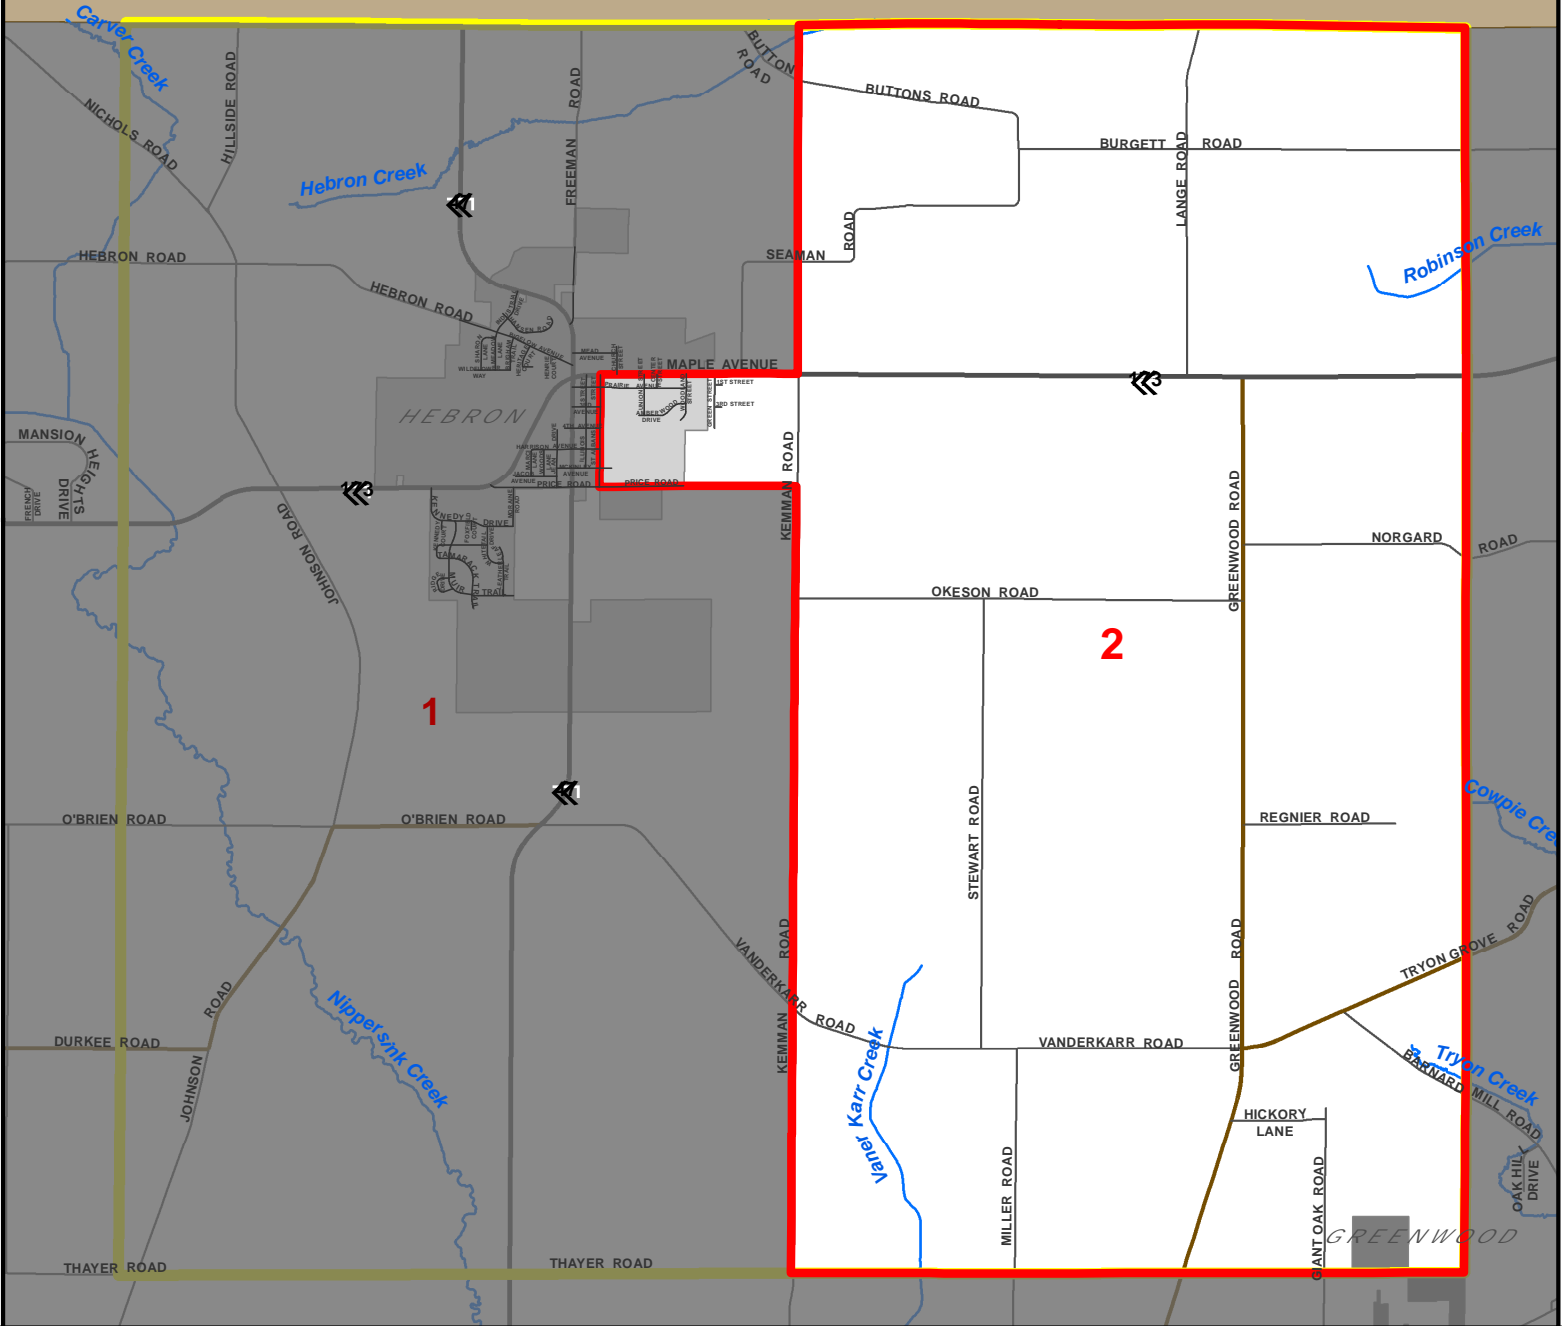

Greenwood

Hebron

Roads

Interstate

US Route

State Route

County Road

Township Road

Private Road

Municipal Road

Rivers, Streams & Creeks

Water Bodies

Townships

CHEMUNG	ALDEN	HEBRON	RICHMOND	BURTON
DUNHAM	HARTLAND	GREENWOOD	MCHENRY	
MARENGO	SENECA	DORR	NUNDA	
RILEY	CORAL	GRAFTON	ALGONQUIN	

Hebron Township Precinct 2

Walworth County, WI

Legend

- Precincts
- Township Boundary
- 1 Precinct Number
- △ Township Administration Building

- Municipalities**
- Greenwood
 - Hebron

- Roads**
- Interstate
 - US Route
 - State Route
 - County Road
 - Township Road
 - Private Road
 - Municipal Road

- Rivers, Streams & Creeks**
- ~ Rivers, Streams & Creeks
 - ☪ Water Bodies

Townships

CHEMUNG	ALDEN	HEBRON	RICHMOND	BURTON
DUNHAM	HARTLAND	GREENWOOD	MCHENRY	
MARENGO	SENECA	DORR	NUNDA	
RILEY	CORAL	GRAFTON	ALGONQUIN	