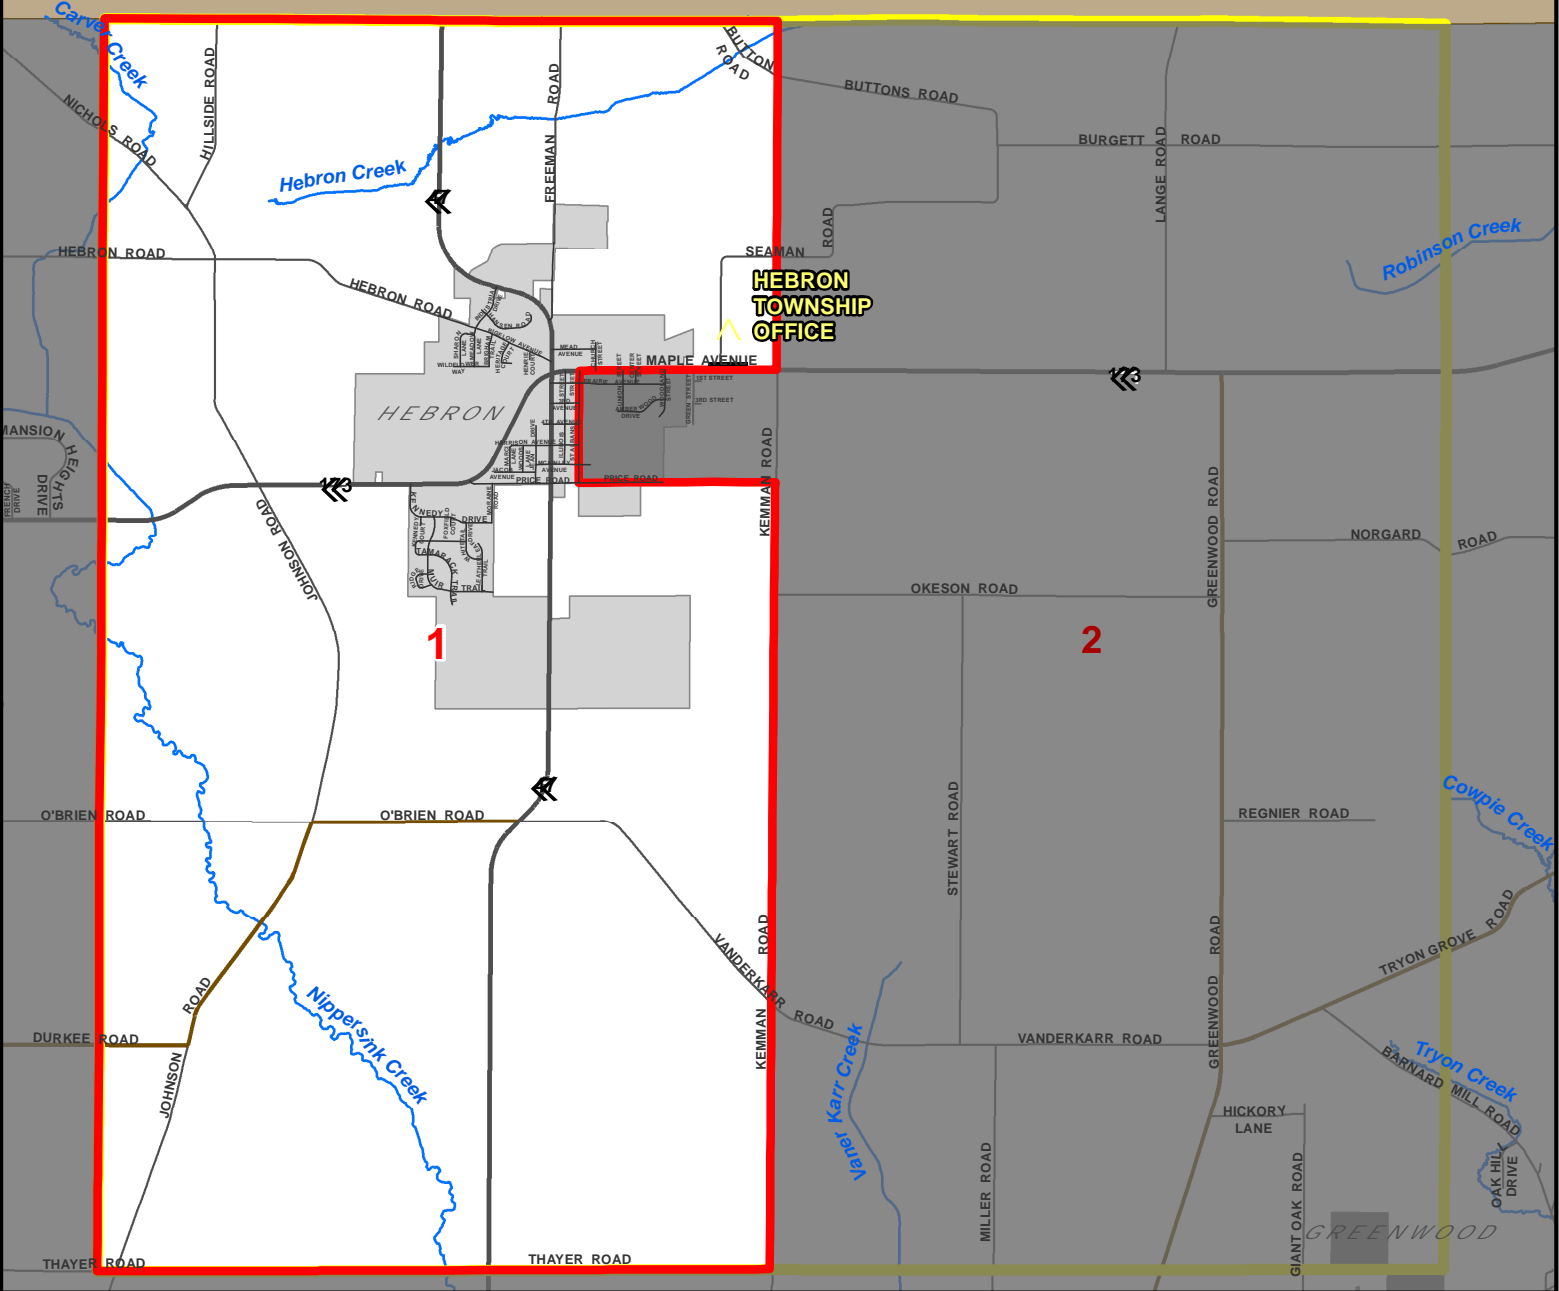

Hebron Township Precinct 1

Walworth County, WI

Legend

Precincts

Township Boundary

1 Precinct Number

Township Administration Building

Municipalities

Greenwood

Hebron

Roads

Interstate

US Route

State Route

County Road

Township Road

Hebron Township Precinct 2

Walworth County, WI

Legend

- Precincts
- Township Boundary
- 1 Precinct Number
- △ Township Administration Building

- Municipalities**
- Greenwood
 - Hebron

- Roads**
- Interstate
 - US Route
 - State Route
 - County Road
 - Township Road
 - Private Road
 - Municipal Road

- Rivers, Streams & Creeks**
- ~ Rivers, Streams & Creeks
 - ☪ Water Bodies

Townships

CHEMUNG	ALDEN	HEBRON	RICHMOND	BURTON
DUNHAM	HARTLAND	GREENWOOD	MCHENRY	
MARENGO	SENECA	DORR	NUNDA	
RILEY	CORAL	GRAFTON	ALGONQUIN	